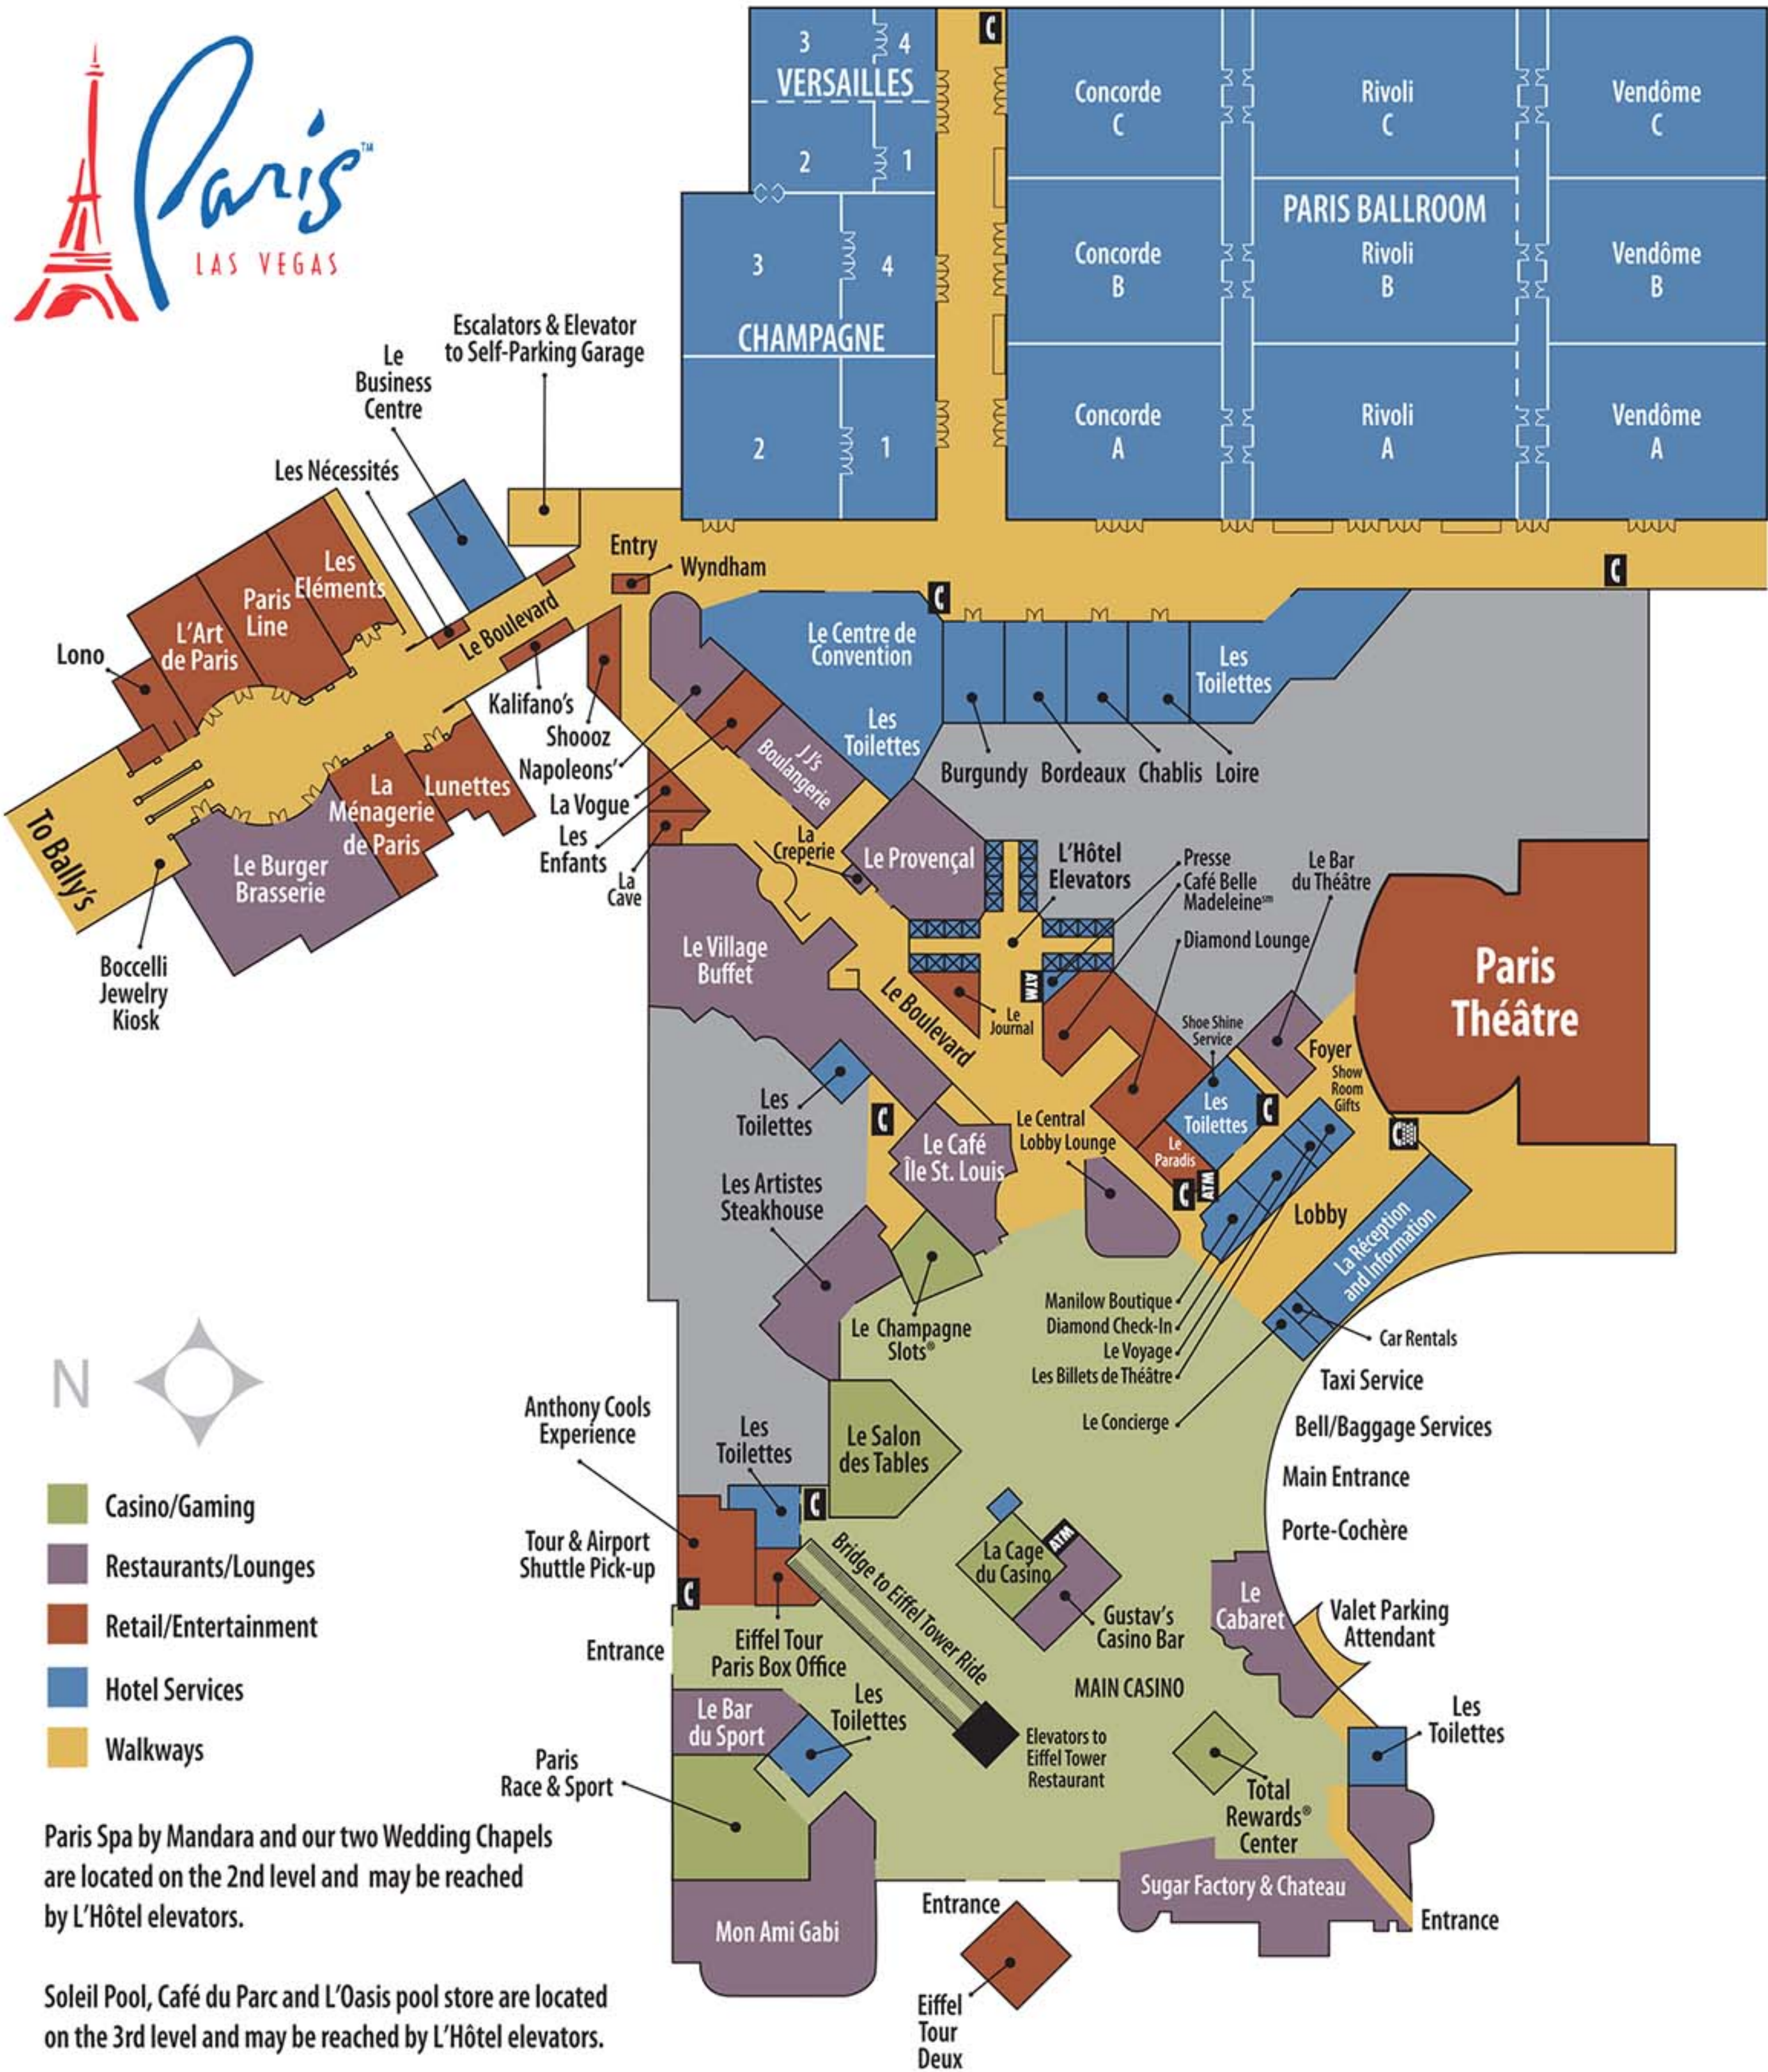

CASINO LEVEL

- Casino/Gaming
- Restaurants/Lounges
- Retail/Entertainment
- Hotel Services
- Walkways

Paris Spa by Mandara and our two Wedding Chapels are located on the 2nd level and may be reached by L'Hôtel elevators.

Soleil Pool, Café du Parc and L'Oasis pool store are located on the 3rd level and may be reached by L'Hôtel elevators.

All restrooms are wheelchair accessible.

Las Vegas Boulevard